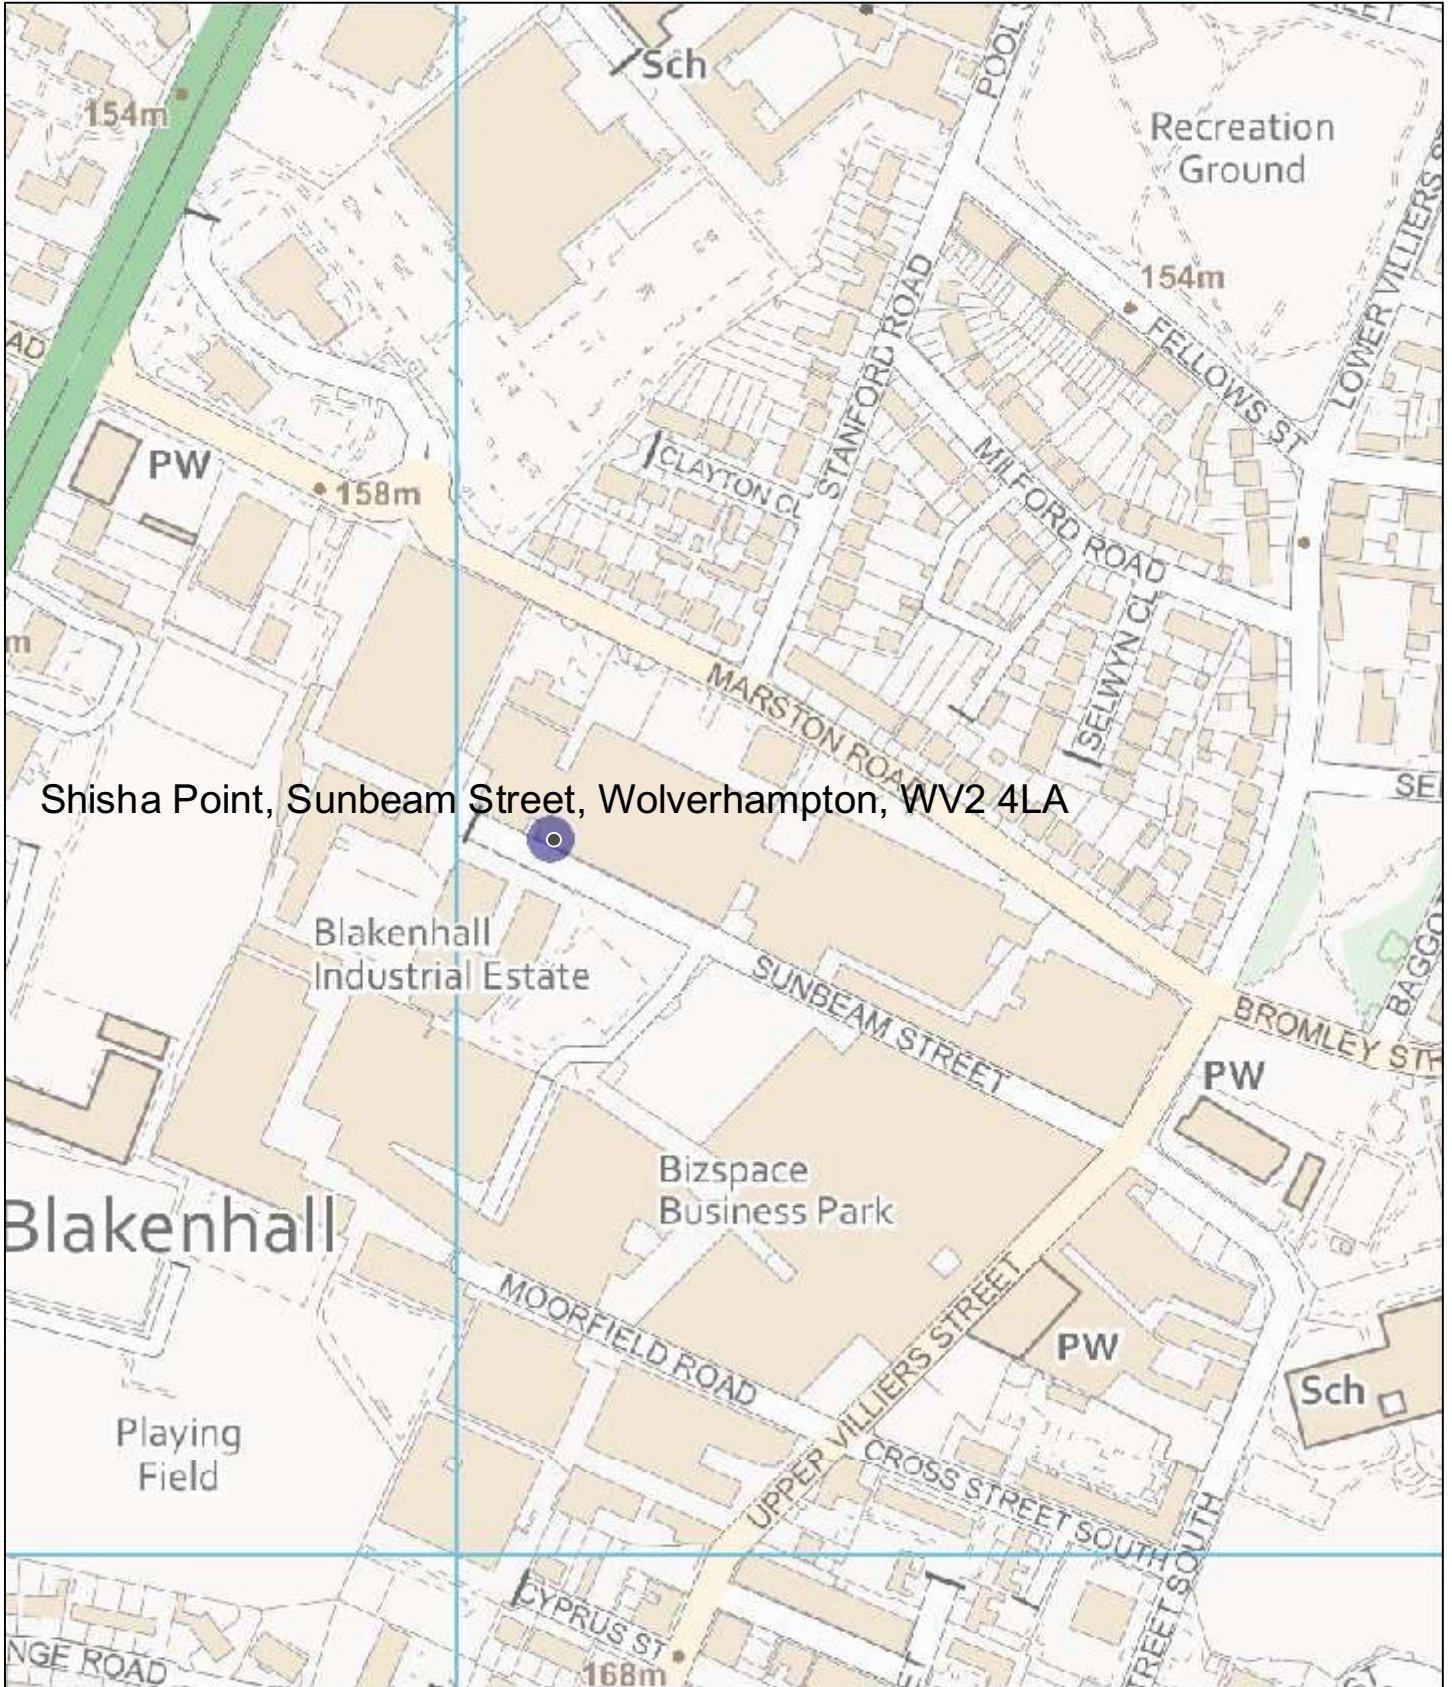

# Location Plan

Appendix 2

Shisha Point, Sunbeam Street, Wolverhampton, WV2 4LA

3/30/2022 3:58:51 PM

 Cumulative Impact Zone